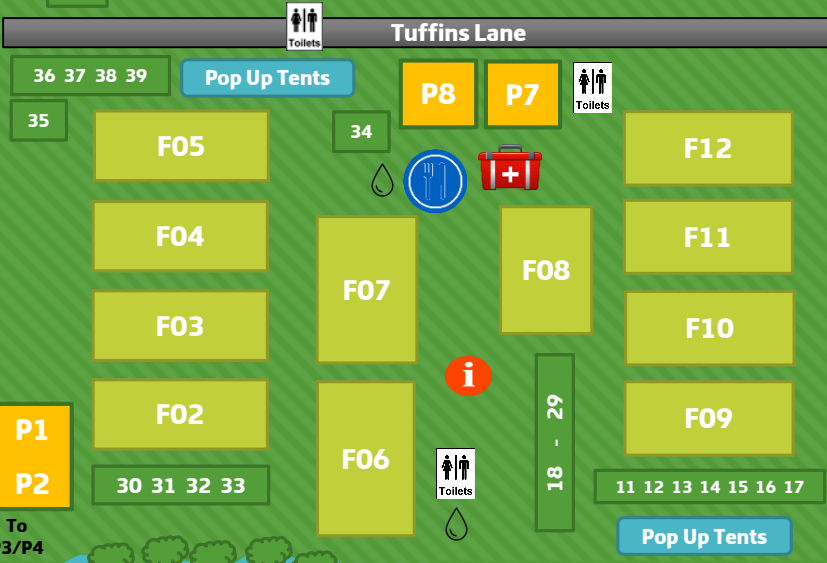

2019 State Cup Venue Map

40 41 42 43 44 45 46 47
48 49 50 51 52 53

ALBION PARK (19)	APPIN (18)	BALLINA (40)	BALMAIN (38)	BANKSTOWN (33)	BERESFIELD (27)
BERKELEY VALE (41)	CANTERBURY (6)	CARLINGFORD (36)	CENTRAL COAST (9)	COFFS HARBOUR (47)	CRONULLA (30)
DEAKIN (42)	DEFENCE (14)	DOYALSON (29)	DUBBO (4)	EASTS (1)	FORSTER TUNCURRY (48)
GUNNEDAH (15)	HILLS (10)	HORNSBY (31)	JAPAN (16)	JERRABOMBERRA (43)	LBM (49)
MACKSVILLE (22)	MAITLAND (20)	MANLY (32)	MORUYA (50)	MUDGEES (13)	NARRABRI (24)
NELSON BAY (44)	NEWCASTLE (5)	NORTHERN BEACHES (37)	NORTHS (12)	NOWRA SHOALHAVEN (45)	ORANGE (17)
PARKES (51)	PARRAMATTA (3)	PENINSULA (28)	PENRITH (2)	PORT MACQ (34)	RYDE EASTWOOD (39)
SINGLETON (52)	ST GEORGE (25)	S7H WEST SYD (21)	SYDNEY UNI (11)	TAREE (46)	UNSW SOUTH SYD (26)
WAGGA (23)	WALLSEND (35)	WESTMEAD (53)	WESTS (8)	WOLLONGONG (7)	YOUNG (23)

- Referees Tent
- Tournament Control
- Merchandise Outlet
- Referees
- TC
- M
- Food/Drink
- Information
- Water Taps
- Toilets
- Medical Tent
- Message Tent

Note - Tent placements 40 to 53 are in a straight row

Boundary Street