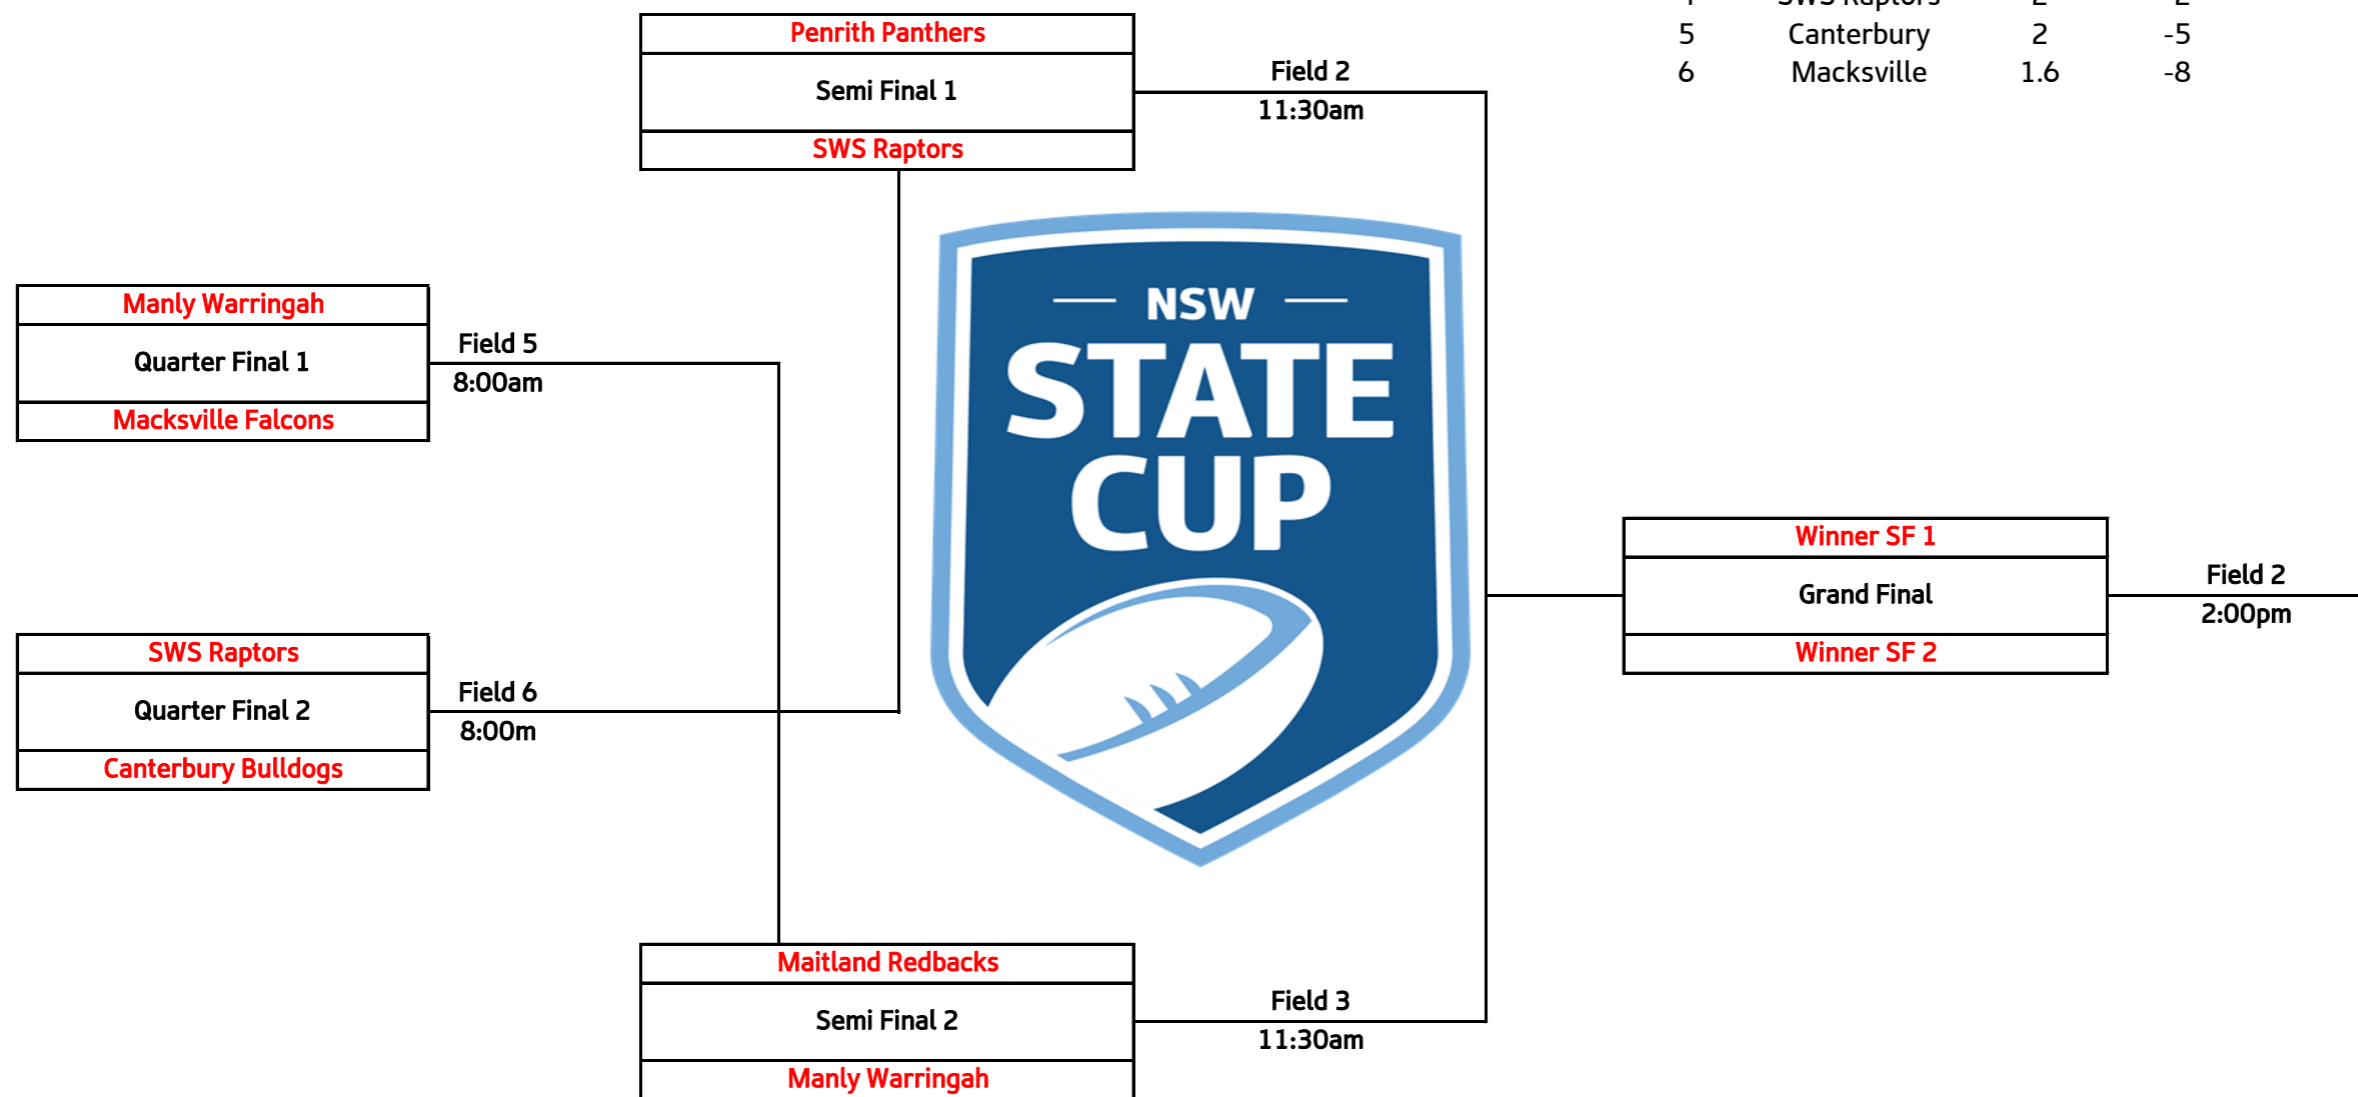

MIXED OPEN PLATE

		Ave	F/A
1	Penrith	2.67	13
2	Maitland	2.4	16
3	Manly	2	5
4	SWS Raptors	2	-2
5	Canterbury	2	-5
6	Macksville	1.6	-8